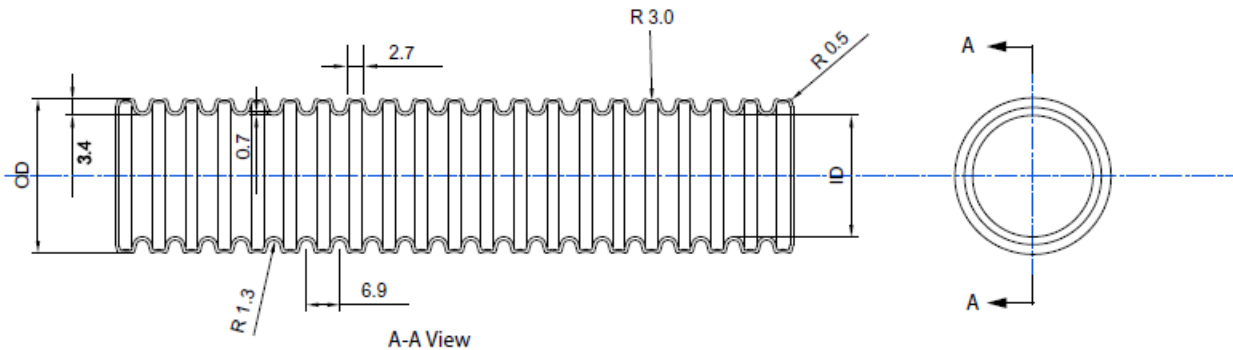

DirectConnect® White Sheet

DCPC Orange Flexible Conduit

DIRECTCONNECT ORANGE FLEXIBLE CONDUIT

SKU Number	Model	Length	ID	OD
DCPC100-H250	7216	250'	1" (25.4mm)	1.26" (32.2mm)
DCPC100-H500	7217	500'	1" (25.4mm)	1.26" (32.2mm)
DCPC150-H250	15557	250'	1.5" (38.1mm)	1.76" (44.9mm)
DCPC200-H150	9267	150'	2" (50.8mm)	2.26" (57.6mm)

FEATURES:

- Vibrant orange in color
- Includes a pull string
- HDPE (High-density polyethylene)
- Non-metallic and flexible corrugated cable raceway
- General purpose for standard cable management requirements to future proof your home, but does not meet all the cable management requirements for air plenums, ducts, and other environmental air spaces.
- It is not required for raceways to run Optical Fiber Cables (OFPN) and/or Communication Cables (CMP/CMP-OF) through plenums and other spaces used for environmental air
- Please check your local codes before use