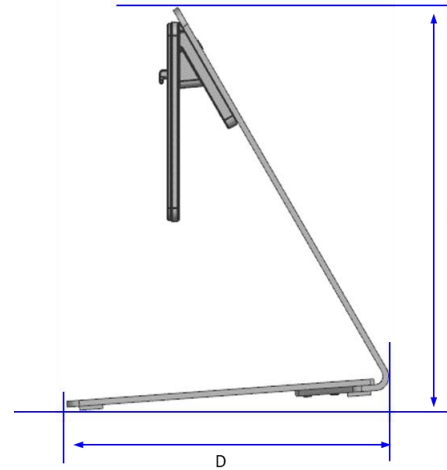

※ C,D
1) Outermost dimension of SET (Chassis-Front & C/Rear)

Detail "F"

Detail "G"

**Dimensions in millimeters (+ / - 0.1 mm)*

S95C 55" Cover and Rear-View Dimensions

**Dimensions in millimeters (+ / - 0.1 mm)*

S95C 65" Cover and Rear-View Dimensions

S95C

**Dimensions in millimeters (+ / - 0.1 mm)*

S95C 77" Cover and Rear-View Dimensions

S95C

**Dimensions in millimeters (+ / - 0.1 mm)*

S95C Bezel Dimensions

	S95C					
	55"		65"		77"	
	T/L/R	Bottom	T/L/R	Bottom	T/L/R	Bottom
A	1.5	8.5	1.5	8.5	1.5	8.6
B	9.9		9.9		9.9	

S95C

**Dimensions in millimeters (+ / - 0.1 mm)*

S95C Stand Dimensions

	S95C	
	55"/65"	77"
STAND (W*H*D)	360.0*296.6*267.9	360.0*296.4*286.4

S95C

**Dimensions in millimeters (+ / - 0.1 mm)*

S95C One Connect Box and Cable

	S95C
OC BOX (with COVER) (W*H*D)	360.0 * 32.9 * 330.0
OC BOX (without COVER) (W*H*D)	295.0 * 32.9 * 330.0

Included One Connect Cables:

Short: .4M
Long: 2.5M

**Dimensions in millimeters (+ / - 0.1 mm)*

2023 New Model IR Sensor Information