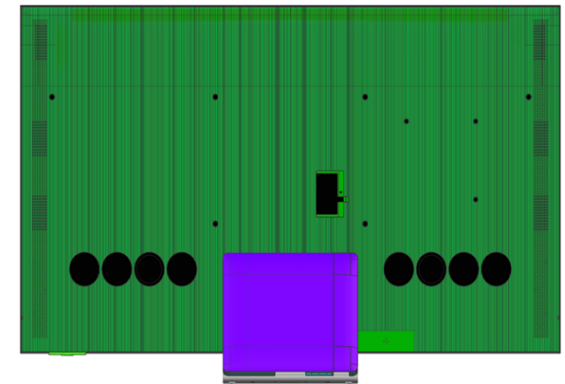

S95C

**Dimensions in millimeters (+ / - 0.1 mm)*

S95C 55/65/77" Dimensions

* D1 : Excludes LOGO
* D2 : LOGO

	S95C 55"	S95C 65"	S95C 77"
SET(With stand) (W * H * D)	1224.6 * 771.4 * 267.9	1443.5 * 894.4 * 267.9	1716.6 * 1048.1 * 286.4
SET(With stand & With OC) (W * H * D)	1224.6 * 771.4 * 290.7	1443.5 * 894.4 * 290.7	1716.6 * 1048.1 * 309.5
SET(Without stand) (W * H2(H1) * D1(D2))	1224.6 * 706.3(700.8) * 10.98(12.38)	1443.5 * 829.4(823.9) * 10.98(12.28)	1716.6 * 984.1(978.6) * 11.18(12.48)
* Front Opening Area (A * B * C)	1221.6 * 692.3 * 1404.1	1440.5 * 813.9 * 1654.5	1713.6 * 968.5 * 1968.4
Wall Mount (a * b)	400 * 300	400 * 300	400 * 400
Net Weight (With stand) Kg	23.9	29.0	40.0
Net Weight (Without stand) Kg	13.8	18.9	28.2
Gross Weight Kg	33.1	39.8	54.0

*Rubber

SET Front View

SET Rear View without OC

SET Rear View with OC

***Dimensions in millimeters (+ / - 0.1 mm)**

S95C Cover and Rear-View Dimensions

		S95C		
		55"	65"	77"
VESA WALL MOUNT(AXB)		400 X 300	400 X 300	400 X 400
C		412.3	521.8	658.3
D		160.7	217.3	317.4
E		240.1	306.7	261.2
Screw Depth		5-6	5-6	5-6
SLIM WALL MOUNT	H	160.7	217.3	317.4
	I	85.1	85.2	109.6
WALL MOUNT OC	J	-	274.8	424.9
	K	-	185.0	185.0
	L	-	226.6	281.9
	M	-	185.0	185.0

※ C,D
1) Outermost dimension of SET (Chassis-Front & C/Rear)

Detail "F"

Detail "G"

**Dimensions in millimeters (+ / - 0.1 mm)*

S95C 55" Cover and Rear-View Dimensions

**Dimensions in millimeters (+ / - 0.1 mm)*

S95C 65" Cover and Rear-View Dimensions

S95C

**Dimensions in millimeters (+ / - 0.1 mm)*

S95C 77" Cover and Rear-View Dimensions

S95C

**Dimensions in millimeters (+ / - 0.1 mm)*

S95C Bezel Dimensions

	S95C					
	55"		65"		77"	
	T/L/R	Bottom	T/L/R	Bottom	T/L/R	Bottom
A	1.5	8.5	1.5	8.5	1.5	8.6
B	9.9		9.9		9.9	