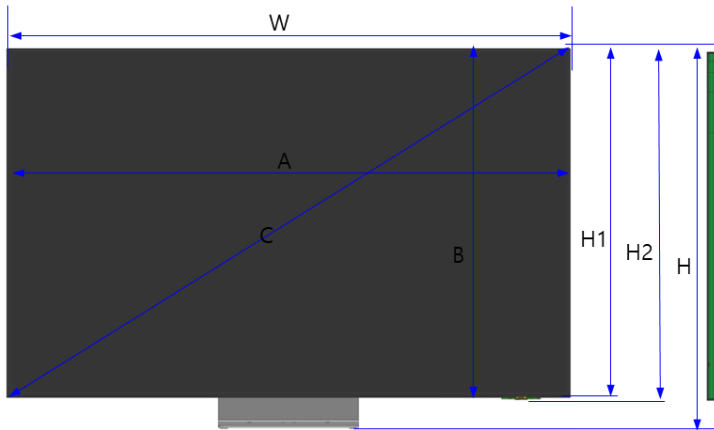

S95C

**Dimensions in millimeters (+ / - 0.1 mm)*

S95C 55/65/77" Dimensions

* D1 : Excludes LOGO
* D2 : LOGO

	S95C 55"	S95C 65"	S95C 77"
SET(With stand) (W * H * D)	1224.6 * 771.4 * 267.9	1443.5 * 894.4 * 267.9	1716.6 * 1048.1 * 286.4
SET(With stand & With OC) (W * H * D)	1224.6 * 771.4 * 290.7	1443.5 * 894.4 * 290.7	1716.6 * 1048.1 * 309.5
SET(Without stand) (W * H2(H1) * D1(D2))	1224.6 * 706.3(700.8) * 10.98(12.38)	1443.5 * 829.4(823.9) * 10.98(12.28)	1716.6 * 984.1(978.6) * 11.18(12.48)
* Front Opening Area (A * B * C)	1221.6 * 692.3 * 1404.1	1440.5 * 813.9 * 1654.5	1713.6 * 968.5 * 1968.4
Wall Mount (a * b)	400 * 300	400 * 300	400 * 400
Net Weight (With stand) Kg	23.9	29.0	40.0
Net Weight (Without stand) Kg	13.8	18.9	28.2
Gross Weight Kg	33.1	39.8	54.0

*Rubber

SET Front View

SET Rear View without OC

SET Rear View with OC

***Dimensions in millimeters (+ / - 0.1 mm)**

S95C Cover and Rear-View Dimensions

		S95C		
		55"	65"	77"
VESA WALL MOUNT(AXB)		400 X 300	400 X 300	400 X 400
C		412.3	521.8	658.3
D		160.7	217.3	317.4
E		240.1	306.7	261.2
Screw Depth		5-6	5-6	5-6
SLIM WALL MOUNT	H	160.7	217.3	317.4
	I	85.1	85.2	109.6
WALL MOUNT OC	J	-	274.8	424.9
	K	-	185.0	185.0
	L	-	226.6	281.9
	M	-	185.0	185.0

※ C,D
1) Outermost dimension of SET (Chassis-Front & C/Rear)

Detail "F"

Detail "G"

**Dimensions in millimeters (+ / - 0.1 mm)*

S95C 55" Cover and Rear-View Dimensions

**Dimensions in millimeters (+ / - 0.1 mm)*

S95C 65" Cover and Rear-View Dimensions

S95C

**Dimensions in millimeters (+ / - 0.1 mm)*

S95C 77" Cover and Rear-View Dimensions

S95C

**Dimensions in millimeters (+ / - 0.1 mm)*

S95C Bezel Dimensions

	S95C					
	55"		65"		77"	
	T/L/R	Bottom	T/L/R	Bottom	T/L/R	Bottom
A	1.5	8.5	1.5	8.5	1.5	8.6
B	9.9		9.9		9.9	