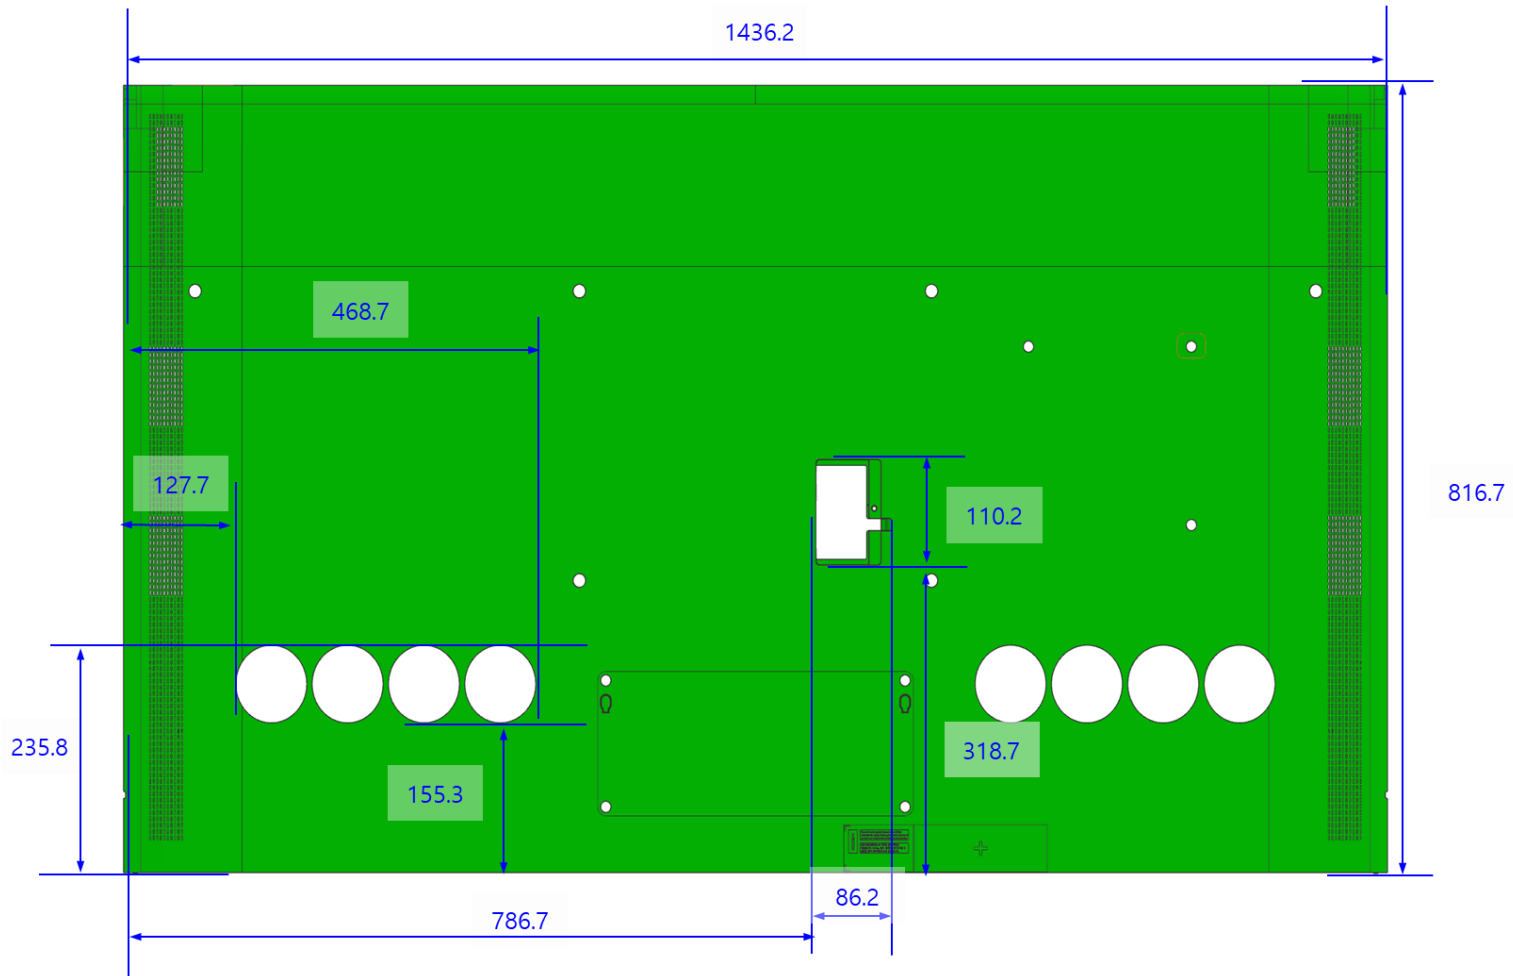

*Rubber

SET Front View

SET Rear View without OC

SET Rear View with OC

***Dimensions in millimeters (+ / - 0.1 mm)**

S95C Cover and Rear-View Dimensions

		S95C		
		55"	65"	77"
VESA WALL MOUNT(AXB)		400 X 300	400 X 300	400 X 400
C		412.3	521.8	658.3
D		160.7	217.3	317.4
E		240.1	306.7	261.2
Screw Depth		5-6	5-6	5-6
SLIM WALL MOUNT	H	160.7	217.3	317.4
	I	85.1	85.2	109.6
WALL MOUNT OC	J	-	274.8	424.9
	K	-	185.0	185.0
	L	-	226.6	281.9
	M	-	185.0	185.0

※ C,D
1) Outermost dimension of SET (Chassis-Front & C/Rear)

Detail "F"

Detail "G"

**Dimensions in millimeters (+ / - 0.1 mm)*

S95C 55" Cover and Rear-View Dimensions

**Dimensions in millimeters (+ / - 0.1 mm)*

S95C 65" Cover and Rear-View Dimensions

S95C

**Dimensions in millimeters (+ / - 0.1 mm)*

S95C 77" Cover and Rear-View Dimensions

S95C

**Dimensions in millimeters (+ / - 0.1 mm)*

S95C Bezel Dimensions

	S95C					
	55"		65"		77"	
	T/L/R	Bottom	T/L/R	Bottom	T/L/R	Bottom
A	1.5	8.5	1.5	8.5	1.5	8.6
B	9.9		9.9		9.9	

	S95C
OC BOX (with COVER) (W*H*D)	360.0 * 32.9 * 330.0
OC BOX (without COVER) (W*H*D)	295.0 * 32.9 * 330.0

Included One Connect Cables:

Short: .4M
Long: 2.5M

**Dimensions in millimeters (+ / - 0.1 mm)*

2023 New Model IR Sensor Information