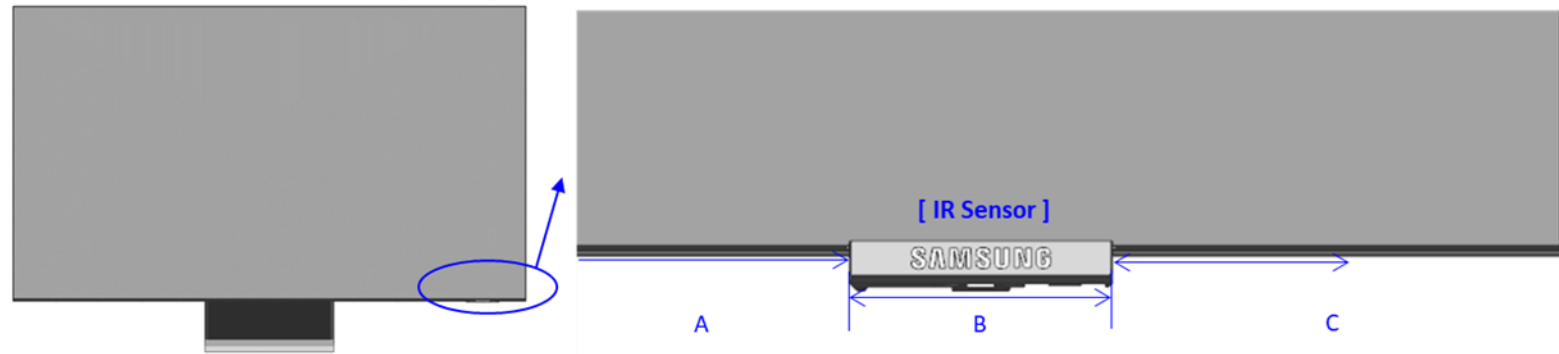

	S95C
OC BOX (with COVER) (W*H*D)	360.0 * 32.9 * 330.0
OC BOX (without COVER) (W*H*D)	295.0 * 32.9 * 330.0

Included One Connect Cables:

Short: .4M
Long: 2.5M

**Dimensions in millimeters (+ / - 0.1 mm)*

2023 New Model IR Sensor Information