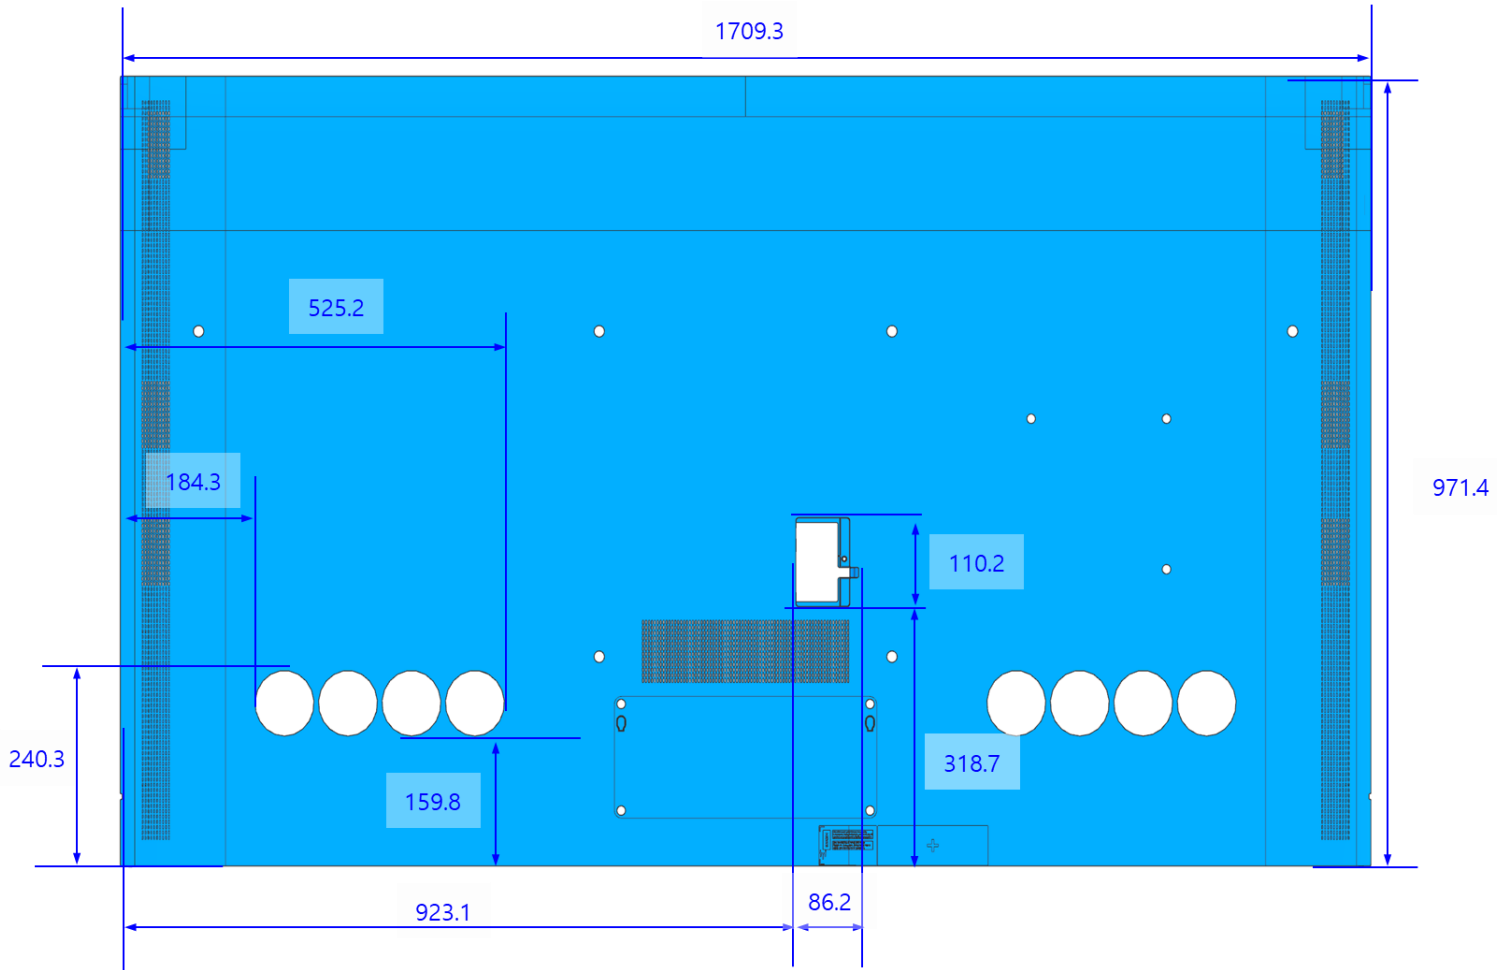

*Rubber

SET Front View

SET Rear View without OC

SET Rear View with OC

***Dimensions in millimeters (+ / - 0.1 mm)**

S95C Cover and Rear-View Dimensions

		S95C		
		55"	65"	77"
VESA WALL MOUNT(AXB)		400 X 300	400 X 300	400 X 400
C		412.3	521.8	658.3
D		160.7	217.3	317.4
E		240.1	306.7	261.2
Screw Depth		5-6	5-6	5-6
SLIM WALL MOUNT	H	160.7	217.3	317.4
	I	85.1	85.2	109.6
WALL MOUNT OC	J	-	274.8	424.9
	K	-	185.0	185.0
	L	-	226.6	281.9
	M	-	185.0	185.0

※ C,D
1) Outermost dimension of SET (Chassis-Front & C/Rear)

Detail "F"

Detail "G"

**Dimensions in millimeters (+ / - 0.1 mm)*

S95C 55" Cover and Rear-View Dimensions

**Dimensions in millimeters (+ / - 0.1 mm)*

S95C 65" Cover and Rear-View Dimensions

S95C

**Dimensions in millimeters (+ / - 0.1 mm)*

S95C 77" Cover and Rear-View Dimensions

S95C

**Dimensions in millimeters (+ / - 0.1 mm)*

S95C Bezel Dimensions

	S95C					
	55"		65"		77"	
	T/L/R	Bottom	T/L/R	Bottom	T/L/R	Bottom
A	1.5	8.5	1.5	8.5	1.5	8.6
B	9.9		9.9		9.9	

	S95C
OC BOX (with COVER) (W*H*D)	360.0 * 32.9 * 330.0
OC BOX (without COVER) (W*H*D)	295.0 * 32.9 * 330.0

Included One Connect Cables:

Short: .4M
Long: 2.5M

**Dimensions in millimeters (+ / - 0.1 mm)*

2023 New Model IR Sensor Information