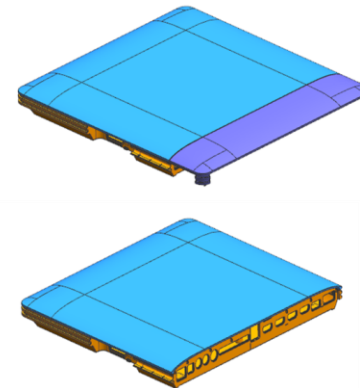

S95C 65" Cover and Rear-View Dimensions

S95C

**Dimensions in millimeters (+ / - 0.1 mm)*

S95C 77" Cover and Rear-View Dimensions

S95C

**Dimensions in millimeters (+ / - 0.1 mm)*

S95C Bezel Dimensions

	S95C					
	55"		65"		77"	
	T/L/R	Bottom	T/L/R	Bottom	T/L/R	Bottom
A	1.5	8.5	1.5	8.5	1.5	8.6
B	9.9		9.9		9.9	

S95C

**Dimensions in millimeters (+ / - 0.1 mm)*

S95C Stand Dimensions

	S95C	
	55"/65"	77"
STAND (W*H*D)	360.0*296.6*267.9	360.0*296.4*286.4

S95C

**Dimensions in millimeters (+ / - 0.1 mm)*

S95C One Connect Box and Cable

	S95C
OC BOX (with COVER) (W*H*D)	360.0 * 32.9 * 330.0
OC BOX (without COVER) (W*H*D)	295.0 * 32.9 * 330.0

Included One Connect Cables:

Short: .4M
Long: 2.5M

**Dimensions in millimeters (+ / - 0.1 mm)*

2023 New Model IR Sensor Information

Product	Series	Inch	Item	Sensor Position	DIMENSION		
					A	B	C
OLED	S95C	77	QN77S95CAFXZA	Right	1552.65	100.25	63.67
		65	QN65S95CAFXZA	Right	1267.09	100.25	76.19
		55	QN55S95CAFXZA	Right	1066.45	100.25	57.94