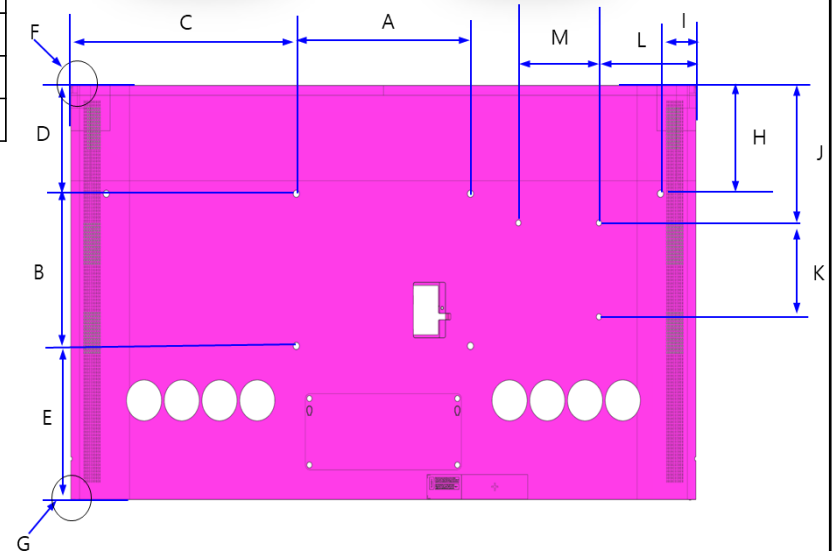

S95C

**Dimensions in millimeters (+ / - 0.1 mm)*

S95C 55/65/77" Dimensions

* D1 : Excludes LOGO
* D2 : LOGO

	S95C 55"	S95C 65"	S95C 77"
SET(With stand) (W * H * D)	1224.6 * 771.4 * 267.9	1443.5 * 894.4 * 267.9	1716.6 * 1048.1 * 286.4
SET(With stand & With OC) (W * H * D)	1224.6 * 771.4 * 290.7	1443.5 * 894.4 * 290.7	1716.6 * 1048.1 * 309.5
SET(Without stand) (W * H2(H1) * D1(D2))	1224.6 * 706.3(700.8) * 10.98(12.38)	1443.5 * 829.4(823.9) * 10.98(12.28)	1716.6 * 984.1(978.6) * 11.18(12.48)
* Front Opening Area (A * B * C)	1221.6 * 692.3 * 1404.1	1440.5 * 813.9 * 1654.5	1713.6 * 968.5 * 1968.4
Wall Mount (a * b)	400 * 300	400 * 300	400 * 400
Net Weight (With stand) Kg	23.9	29.0	40.0
Net Weight (Without stand) Kg	13.8	18.9	28.2
Gross Weight Kg	33.1	39.8	54.0

*Rubber

SET Front View

SET Rear View without OC

SET Rear View with OC

***Dimensions in millimeters (+ / - 0.1 mm)**

S95C Cover and Rear-View Dimensions

		S95C		
		55"	65"	77"
VESA WALL MOUNT(AXB)		400 X 300	400 X 300	400 X 400
C		412.3	521.8	658.3
D		160.7	217.3	317.4
E		240.1	306.7	261.2
Screw Depth		5-6	5-6	5-6
SLIM WALL MOUNT	H	160.7	217.3	317.4
	I	85.1	85.2	109.6
WALL MOUNT OC	J	-	274.8	424.9
	K	-	185.0	185.0
	L	-	226.6	281.9
	M	-	185.0	185.0

※ C,D
1) Outermost dimension of SET (Chassis-Front & C/Rear)

Detail "F"

Detail "G"

**Dimensions in millimeters (+ / - 0.1 mm)*

S95C 55" Cover and Rear-View Dimensions

**Dimensions in millimeters (+ / - 0.1 mm)*

S95C 65" Cover and Rear-View Dimensions

S95C

**Dimensions in millimeters (+ / - 0.1 mm)*

S95C 77" Cover and Rear-View Dimensions

S95C

**Dimensions in millimeters (+ / - 0.1 mm)*

S95C Bezel Dimensions

	S95C					
	55"		65"		77"	
	T/L/R	Bottom	T/L/R	Bottom	T/L/R	Bottom
A	1.5	8.5	1.5	8.5	1.5	8.6
B	9.9		9.9		9.9	