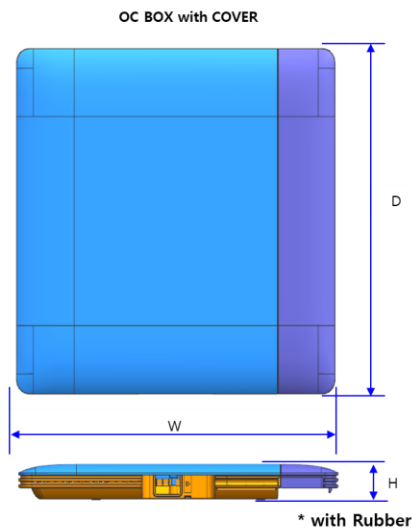

S95C 65" Cover and Rear-View Dimensions

S95C

**Dimensions in millimeters (+ / - 0.1 mm)*

S95C 77" Cover and Rear-View Dimensions

S95C

**Dimensions in millimeters (+ / - 0.1 mm)*

S95C Bezel Dimensions

	S95C					
	55"		65"		77"	
	T/L/R	Bottom	T/L/R	Bottom	T/L/R	Bottom
A	1.5	8.5	1.5	8.5	1.5	8.6
B	9.9		9.9		9.9	

S95C

**Dimensions in millimeters (+ / - 0.1 mm)*

S95C Stand Dimensions

	S95C	
	55"/65"	77"
STAND (W*H*D)	360.0*296.6*267.9	360.0*296.4*286.4

S95C

**Dimensions in millimeters (+ / - 0.1 mm)*

S95C One Connect Box and Cable

	S95C
OC BOX (with COVER) (W*H*D)	360.0 * 32.9 * 330.0
OC BOX (without COVER) (W*H*D)	295.0 * 32.9 * 330.0

Included One Connect Cables:

Short: .4M
Long: 2.5M

**Dimensions in millimeters (+ / - 0.1 mm)*

2023 New Model IR Sensor Information

Product	Series	Inch	Item	Sensor Position	DIMENSION		
					A	B	C
OLED	S95C	77	QN77S95CAFXZA	Right	1552.65	100.25	63.67
		65	QN65S95CAFXZA	Right	1267.09	100.25	76.19
		55	QN55S95CAFXZA	Right	1066.45	100.25	57.94