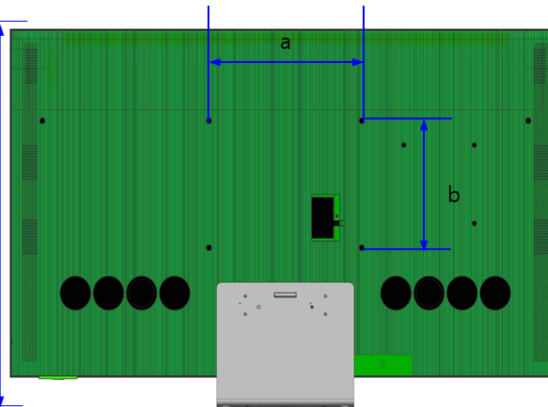

S95C

**Dimensions in millimeters (+ / - 0.1 mm)*

S95C 55/65/77" Dimensions

* D1 : Excludes LOGO
* D2 : LOGO

	S95C 55"	S95C 65"	S95C 77"
SET(With stand) (W * H * D)	1224.6 * 771.4 * 267.9	1443.5 * 894.4 * 267.9	1716.6 * 1048.1 * 286.4
SET(With stand & With OC) (W * H * D)	1224.6 * 771.4 * 290.7	1443.5 * 894.4 * 290.7	1716.6 * 1048.1 * 309.5
SET(Without stand) (W * H2(H1) * D1(D2))	1224.6 * 706.3(700.8) * 10.98(12.38)	1443.5 * 829.4(823.9) * 10.98(12.28)	1716.6 * 984.1(978.6) * 11.18(12.48)
* Front Opening Area (A * B * C)	1221.6 * 692.3 * 1404.1	1440.5 * 813.9 * 1654.5	1713.6 * 968.5 * 1968.4
Wall Mount (a * b)	400 * 300	400 * 300	400 * 400
Net Weight (With stand) Kg	23.9	29.0	40.0
Net Weight (Without stand) Kg	13.8	18.9	28.2
Gross Weight Kg	33.1	39.8	54.0

*Rubber

SET Front View

SET Rear View without OC

SET Rear View with OC

***Dimensions in millimeters (+ / - 0.1 mm)**

S95C Cover and Rear-View Dimensions

		S95C		
		55"	65"	77"
VESA WALL MOUNT(AXB)		400 X 300	400 X 300	400 X 400
C		412.3	521.8	658.3
D		160.7	217.3	317.4
E		240.1	306.7	261.2
Screw Depth		5-6	5-6	5-6
SLIM WALL MOUNT	H	160.7	217.3	317.4
	I	85.1	85.2	109.6
WALL MOUNT OC	J	-	274.8	424.9
	K	-	185.0	185.0
	L	-	226.6	281.9
	M	-	185.0	185.0

S95C

**Dimensions in millimeters (+ / - 0.1 mm)*

S95C Stand Dimensions

	S95C	
	55"/65"	77"
STAND (W*H*D)	360.0*296.6*267.9	360.0*296.4*286.4

S95C

**Dimensions in millimeters (+ / - 0.1 mm)*

S95C One Connect Box and Cable

	S95C
OC BOX (with COVER) (W*H*D)	360.0 * 32.9 * 330.0
OC BOX (without COVER) (W*H*D)	295.0 * 32.9 * 330.0

Included One Connect Cables:

Short: .4M
Long: 2.5M

**Dimensions in millimeters (+ / - 0.1 mm)*

2023 New Model IR Sensor Information