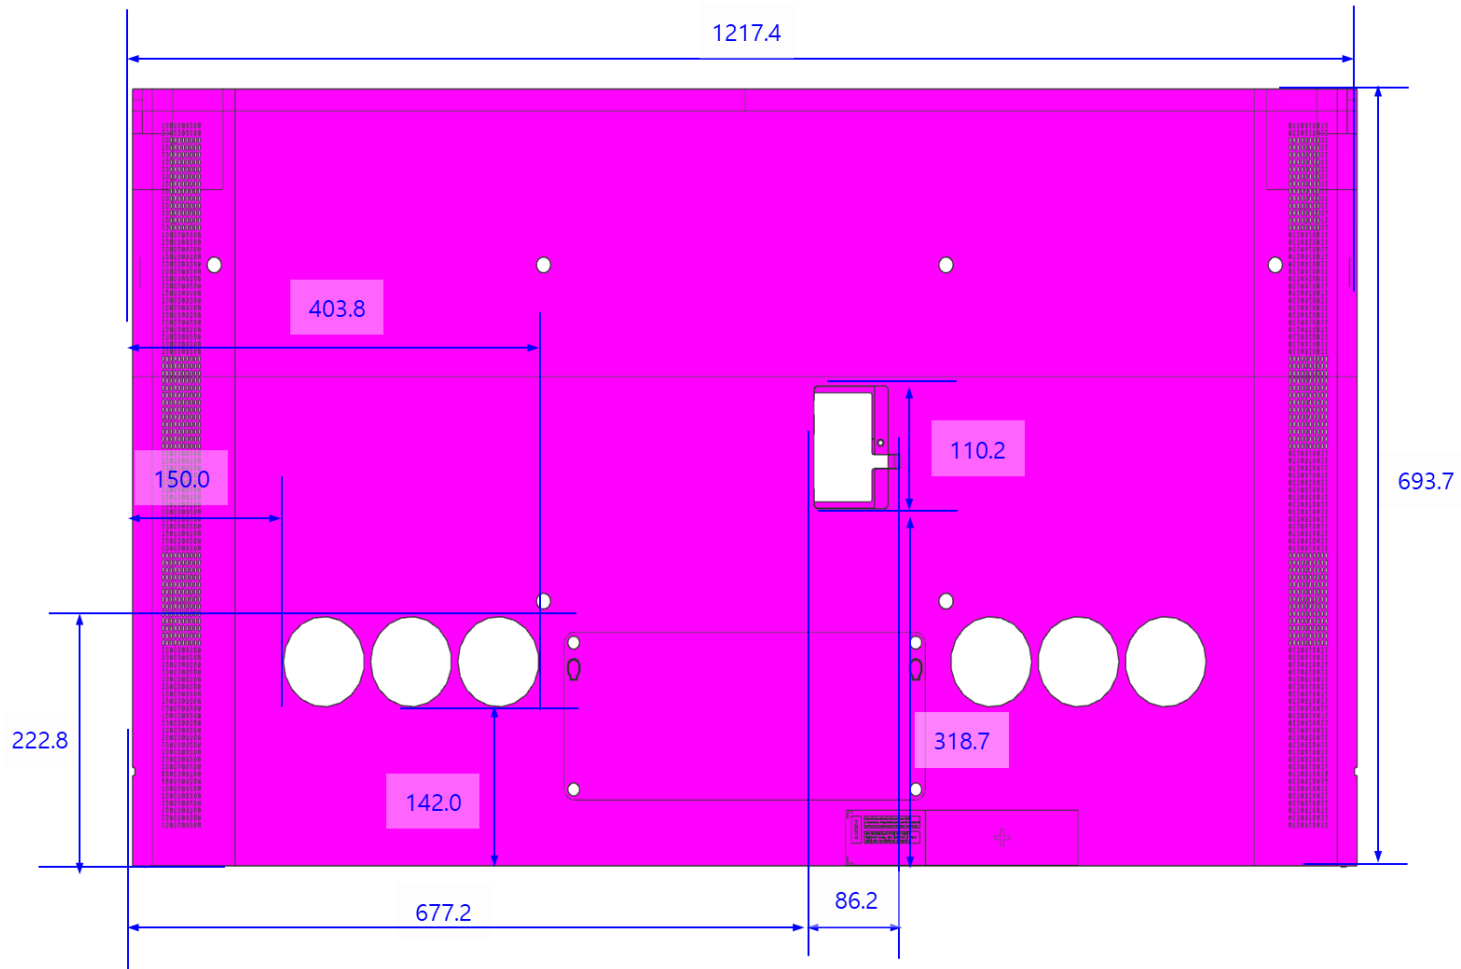

*Rubber

SET Front View

SET Rear View without OC

SET Rear View with OC

***Dimensions in millimeters (+ / - 0.1 mm)**

S95C Cover and Rear-View Dimensions

		S95C		
		55"	65"	77"
VESA WALL MOUNT(AXB)		400 X 300	400 X 300	400 X 400
C		412.3	521.8	658.3
D		160.7	217.3	317.4
E		240.1	306.7	261.2
Screw Depth		5-6	5-6	5-6
SLIM WALL MOUNT	H	160.7	217.3	317.4
	I	85.1	85.2	109.6
WALL MOUNT OC	J	-	274.8	424.9
	K	-	185.0	185.0
	L	-	226.6	281.9
	M	-	185.0	185.0

※ C,D
1) Outermost dimension of SET (Chassis-Front & C/Rear)

Detail "F"

Detail "G"

**Dimensions in millimeters (+ / - 0.1 mm)*

S95C 55" Cover and Rear-View Dimensions

**Dimensions in millimeters (+ / - 0.1 mm)*

S95C 65" Cover and Rear-View Dimensions

S95C

**Dimensions in millimeters (+ / - 0.1 mm)*

S95C 77" Cover and Rear-View Dimensions

S95C

**Dimensions in millimeters (+ / - 0.1 mm)*

S95C Bezel Dimensions

	S95C					
	55"		65"		77"	
	T/L/R	Bottom	T/L/R	Bottom	T/L/R	Bottom
A	1.5	8.5	1.5	8.5	1.5	8.6
B	9.9		9.9		9.9	

	S95C
OC BOX (with COVER) (W*H*D)	360.0 * 32.9 * 330.0
OC BOX (without COVER) (W*H*D)	295.0 * 32.9 * 330.0

Included One Connect Cables:

Short: .4M
Long: 2.5M

**Dimensions in millimeters (+ / - 0.1 mm)*

2023 New Model IR Sensor Information