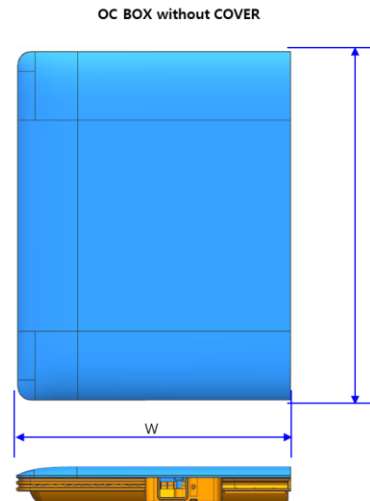

S95C

**Dimensions in millimeters (+ / - 0.1 mm)*

S95C 55/65/77" Dimensions

* D1 : Excludes LOGO
* D2 : LOGO

	S95C 55"	S95C 65"	S95C 77"
SET(With stand) (W * H * D)	1224.6 * 771.4 * 267.9	1443.5 * 894.4 * 267.9	1716.6 * 1048.1 * 286.4
SET(With stand & With OC) (W * H * D)	1224.6 * 771.4 * 290.7	1443.5 * 894.4 * 290.7	1716.6 * 1048.1 * 309.5
SET(Without stand) (W * H2(H1) * D1(D2))	1224.6 * 706.3(700.8) * 10.98(12.38)	1443.5 * 829.4(823.9) * 10.98(12.28)	1716.6 * 984.1(978.6) * 11.18(12.48)
* Front Opening Area (A * B * C)	1221.6 * 692.3 * 1404.1	1440.5 * 813.9 * 1654.5	1713.6 * 968.5 * 1968.4
Wall Mount (a * b)	400 * 300	400 * 300	400 * 400
Net Weight (With stand) Kg	23.9	29.0	40.0
Net Weight (Without stand) Kg	13.8	18.9	28.2
Gross Weight Kg	33.1	39.8	54.0

S95C 65" Cover and Rear-View Dimensions

S95C

**Dimensions in millimeters (+ / - 0.1 mm)*

S95C 77" Cover and Rear-View Dimensions

S95C

**Dimensions in millimeters (+ / - 0.1 mm)*

S95C Bezel Dimensions

	S95C					
	55"		65"		77"	
	T/L/R	Bottom	T/L/R	Bottom	T/L/R	Bottom
A	1.5	8.5	1.5	8.5	1.5	8.6
B	9.9		9.9		9.9	

S95C

**Dimensions in millimeters (+ / - 0.1 mm)*

S95C Stand Dimensions

	S95C	
	55"/65"	77"
STAND (W*H*D)	360.0*296.6*267.9	360.0*296.4*286.4

S95C

**Dimensions in millimeters (+ / - 0.1 mm)*

S95C One Connect Box and Cable

	S95C
OC BOX (with COVER) (W*H*D)	360.0 * 32.9 * 330.0
OC BOX (without COVER) (W*H*D)	295.0 * 32.9 * 330.0

Included One Connect Cables:

Short: .4M
Long: 2.5M

**Dimensions in millimeters (+ / - 0.1 mm)*

2023 New Model IR Sensor Information