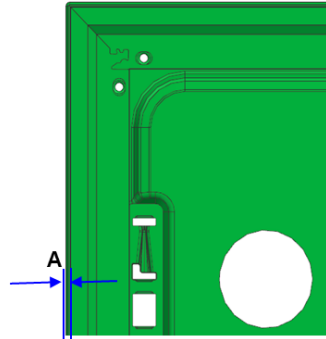

※ C,D
1) Outermost dimension of SET (Chassis-Front & C/Rear)

Detail "F"

Detail "G"

**Dimensions in millimeters (+ / - 0.1 mm)*

S95C 55" Cover and Rear-View Dimensions

**Dimensions in millimeters (+ / - 0.1 mm)*

S95C 65" Cover and Rear-View Dimensions

S95C

**Dimensions in millimeters (+ / - 0.1 mm)*

S95C 77" Cover and Rear-View Dimensions

S95C

**Dimensions in millimeters (+ / - 0.1 mm)*

S95C Bezel Dimensions

	S95C					
	55"		65"		77"	
	T/L/R	Bottom	T/L/R	Bottom	T/L/R	Bottom
A	1.5	8.5	1.5	8.5	1.5	8.6
B	9.9		9.9		9.9	

S95C

**Dimensions in millimeters (+ / - 0.1 mm)*

S95C Stand Dimensions

	S95C	
	55"/65"	77"
STAND (W*H*D)	360.0*296.6*267.9	360.0*296.4*286.4

S95C

**Dimensions in millimeters (+ / - 0.1 mm)*

S95C One Connect Box and Cable

	S95C
OC BOX (with COVER) (W*H*D)	360.0 * 32.9 * 330.0
OC BOX (without COVER) (W*H*D)	295.0 * 32.9 * 330.0

Included One Connect Cables:

Short: .4M
Long: 2.5M

**Dimensions in millimeters (+ / - 0.1 mm)*

2023 New Model IR Sensor Information