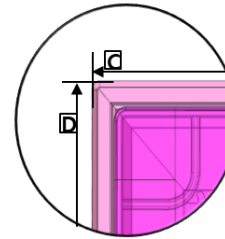

S95C

**Dimensions in millimeters (+ / - 0.1 mm)*

S95C 55/65/77" Dimensions

* D1 : Excludes LOGO
* D2 : LOGO

	S95C 55"	S95C 65"	S95C 77"
SET(With stand) (W * H * D)	1224.6 * 771.4 * 267.9	1443.5 * 894.4 * 267.9	1716.6 * 1048.1 * 286.4
SET(With stand & With OC) (W * H * D)	1224.6 * 771.4 * 290.7	1443.5 * 894.4 * 290.7	1716.6 * 1048.1 * 309.5
SET(Without stand) (W * H2(H1) * D1(D2))	1224.6 * 706.3(700.8) * 10.98(12.38)	1443.5 * 829.4(823.9) * 10.98(12.28)	1716.6 * 984.1(978.6) * 11.18(12.48)
* Front Opening Area (A * B * C)	1221.6 * 692.3 * 1404.1	1440.5 * 813.9 * 1654.5	1713.6 * 968.5 * 1968.4
Wall Mount (a * b)	400 * 300	400 * 300	400 * 400
Net Weight (With stand) Kg	23.9	29.0	40.0
Net Weight (Without stand) Kg	13.8	18.9	28.2
Gross Weight Kg	33.1	39.8	54.0

*Rubber

SET Front View

SET Rear View without OC

SET Rear View with OC

***Dimensions in millimeters (+ / - 0.1 mm)**

S95C Cover and Rear-View Dimensions

		S95C		
		55"	65"	77"
VESA WALL MOUNT(AXB)		400 X 300	400 X 300	400 X 400
C		412.3	521.8	658.3
D		160.7	217.3	317.4
E		240.1	306.7	261.2
Screw Depth		5-6	5-6	5-6
SLIM WALL MOUNT	H	160.7	217.3	317.4
	I	85.1	85.2	109.6
WALL MOUNT OC	J	-	274.8	424.9
	K	-	185.0	185.0
	L	-	226.6	281.9
	M	-	185.0	185.0

※ C,D
1) Outermost dimension of SET (Chassis-Front & C/Rear)

Detail "F"

Detail "G"

**Dimensions in millimeters (+ / - 0.1 mm)*

S95C 55" Cover and Rear-View Dimensions

**Dimensions in millimeters (+ / - 0.1 mm)*

S95C 65" Cover and Rear-View Dimensions

S95C

**Dimensions in millimeters (+ / - 0.1 mm)*

S95C 77" Cover and Rear-View Dimensions

S95C

**Dimensions in millimeters (+ / - 0.1 mm)*

S95C Bezel Dimensions

	S95C					
	55"		65"		77"	
	T/L/R	Bottom	T/L/R	Bottom	T/L/R	Bottom
A	1.5	8.5	1.5	8.5	1.5	8.6
B	9.9		9.9		9.9	