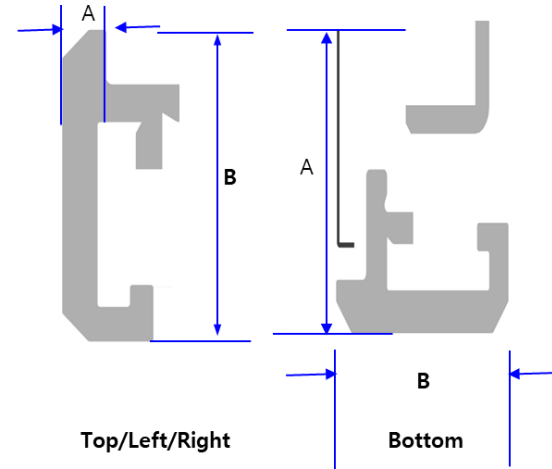

※ C,D
1) Outermost dimension of SET (Chassis-Front & C/Rear)

Detail "F"

Detail "G"

**Dimensions in millimeters (+ / - 0.1 mm)*

S95C 55" Cover and Rear-View Dimensions

**Dimensions in millimeters (+ / - 0.1 mm)*

S95C 65" Cover and Rear-View Dimensions

S95C

**Dimensions in millimeters (+ / - 0.1 mm)*

S95C 77" Cover and Rear-View Dimensions

S95C

**Dimensions in millimeters (+ / - 0.1 mm)*

S95C Bezel Dimensions

	S95C					
	55"		65"		77"	
	T/L/R	Bottom	T/L/R	Bottom	T/L/R	Bottom
A	1.5	8.5	1.5	8.5	1.5	8.6
B	9.9		9.9		9.9	

S95C

**Dimensions in millimeters (+ / - 0.1 mm)*

S95C Stand Dimensions

	S95C	
	55"/65"	77"
STAND (W*H*D)	360.0*296.6*267.9	360.0*296.4*286.4

S95C

**Dimensions in millimeters (+ / - 0.1 mm)*

S95C One Connect Box and Cable

	S95C
OC BOX (with COVER) (W*H*D)	360.0 * 32.9 * 330.0
OC BOX (without COVER) (W*H*D)	295.0 * 32.9 * 330.0

Included One Connect Cables:

Short: .4M
Long: 2.5M

**Dimensions in millimeters (+ / - 0.1 mm)*

2023 New Model IR Sensor Information