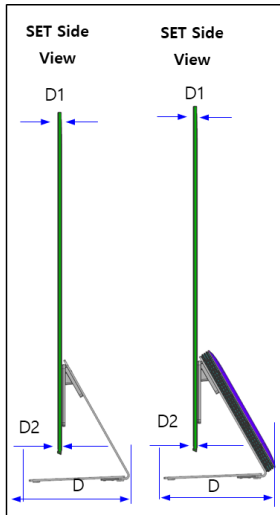

S95C

**Dimensions in millimeters (+ / - 0.1 mm)*

S95C 55/65/77" Dimensions

* D1 : Excludes LOGO
* D2 : LOGO

	S95C 55"	S95C 65"	S95C 77"
SET(With stand) (W * H * D)	1224.6 * 771.4 * 267.9	1443.5 * 894.4 * 267.9	1716.6 * 1048.1 * 286.4
SET(With stand & With OC) (W * H * D)	1224.6 * 771.4 * 290.7	1443.5 * 894.4 * 290.7	1716.6 * 1048.1 * 309.5
SET(Without stand) (W * H2(H1) * D1(D2))	1224.6 * 706.3(700.8) * 10.98(12.38)	1443.5 * 829.4(823.9) * 10.98(12.28)	1716.6 * 984.1(978.6) * 11.18(12.48)
* Front Opening Area (A * B * C)	1221.6 * 692.3 * 1404.1	1440.5 * 813.9 * 1654.5	1713.6 * 968.5 * 1968.4
Wall Mount (a * b)	400 * 300	400 * 300	400 * 400
Net Weight (With stand) Kg	23.9	29.0	40.0
Net Weight (Without stand) Kg	13.8	18.9	28.2
Gross Weight Kg	33.1	39.8	54.0

*Rubber

SET Front View

SET Rear View without OC

SET Rear View with OC

***Dimensions in millimeters (+ / - 0.1 mm)**

S95C Cover and Rear-View Dimensions

		S95C		
		55"	65"	77"
VESA WALL MOUNT(AXB)		400 X 300	400 X 300	400 X 400
C		412.3	521.8	658.3
D		160.7	217.3	317.4
E		240.1	306.7	261.2
Screw Depth		5-6	5-6	5-6
SLIM WALL MOUNT	H	160.7	217.3	317.4
	I	85.1	85.2	109.6
WALL MOUNT OC	J	-	274.8	424.9
	K	-	185.0	185.0
	L	-	226.6	281.9
	M	-	185.0	185.0

※ C,D
1) Outermost dimension of SET (Chassis-Front & C/Rear)

Detail "F"

Detail "G"

**Dimensions in millimeters (+ / - 0.1 mm)*

S95C 55" Cover and Rear-View Dimensions

**Dimensions in millimeters (+ / - 0.1 mm)*

S95C 65" Cover and Rear-View Dimensions

S95C

**Dimensions in millimeters (+ / - 0.1 mm)*

S95C 77" Cover and Rear-View Dimensions

S95C

**Dimensions in millimeters (+ / - 0.1 mm)*

S95C Bezel Dimensions

	S95C					
	55"		65"		77"	
	T/L/R	Bottom	T/L/R	Bottom	T/L/R	Bottom
A	1.5	8.5	1.5	8.5	1.5	8.6
B	9.9		9.9		9.9	