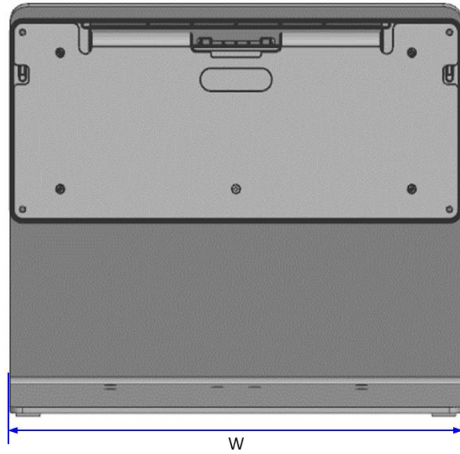

※ C,D
1) Outermost dimension of SET (Chassis-Front & C/Rear)

Detail "F"

Detail "G"

**Dimensions in millimeters (+ / - 0.1 mm)*

S95C 55" Cover and Rear-View Dimensions

**Dimensions in millimeters (+ / - 0.1 mm)*

S95C 65" Cover and Rear-View Dimensions

S95C

**Dimensions in millimeters (+ / - 0.1 mm)*

S95C 77" Cover and Rear-View Dimensions

S95C

**Dimensions in millimeters (+ / - 0.1 mm)*

S95C Bezel Dimensions

	S95C					
	55"		65"		77"	
	T/L/R	Bottom	T/L/R	Bottom	T/L/R	Bottom
A	1.5	8.5	1.5	8.5	1.5	8.6
B	9.9		9.9		9.9	

S95C

**Dimensions in millimeters (+ / - 0.1 mm)*

S95C Stand Dimensions

	S95C	
	55"/65"	77"
STAND (W*H*D)	360.0*296.6*267.9	360.0*296.4*286.4

S95C

**Dimensions in millimeters (+ / - 0.1 mm)*

S95C One Connect Box and Cable

	S95C
OC BOX (with COVER) (W*H*D)	360.0 * 32.9 * 330.0
OC BOX (without COVER) (W*H*D)	295.0 * 32.9 * 330.0

Included One Connect Cables:

Short: .4M
Long: 2.5M

**Dimensions in millimeters (+ / - 0.1 mm)*

2023 New Model IR Sensor Information