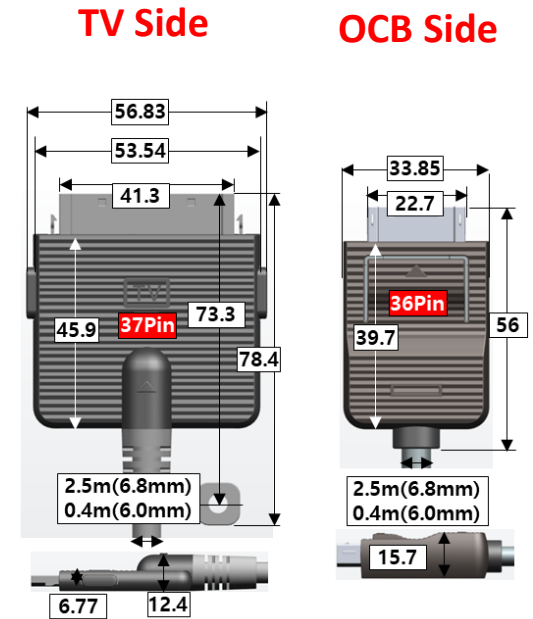

S95C 65" Cover and Rear-View Dimensions

S95C

**Dimensions in millimeters (+ / - 0.1 mm)*

S95C 77" Cover and Rear-View Dimensions

S95C

**Dimensions in millimeters (+ / - 0.1 mm)*

S95C Bezel Dimensions

	S95C					
	55"		65"		77"	
	T/L/R	Bottom	T/L/R	Bottom	T/L/R	Bottom
A	1.5	8.5	1.5	8.5	1.5	8.6
B	9.9		9.9		9.9	

S95C

**Dimensions in millimeters (+ / - 0.1 mm)*

S95C Stand Dimensions

	S95C	
	55"/65"	77"
STAND (W*H*D)	360.0*296.6*267.9	360.0*296.4*286.4

S95C

**Dimensions in millimeters (+ / - 0.1 mm)*

S95C One Connect Box and Cable

	S95C
OC BOX (with COVER) (W*H*D)	360.0 * 32.9 * 330.0
OC BOX (without COVER) (W*H*D)	295.0 * 32.9 * 330.0

Included One Connect Cables:

Short: .4M
Long: 2.5M

**Dimensions in millimeters (+ / - 0.1 mm)*

2023 New Model IR Sensor Information

Product	Series	Inch	Item	Sensor Position	DIMENSION		
					A	B	C
OLED	S95C	77	QN77S95CAFXZA	Right	1552.65	100.25	63.67
		65	QN65S95CAFXZA	Right	1267.09	100.25	76.19
		55	QN55S95CAFXZA	Right	1066.45	100.25	57.94